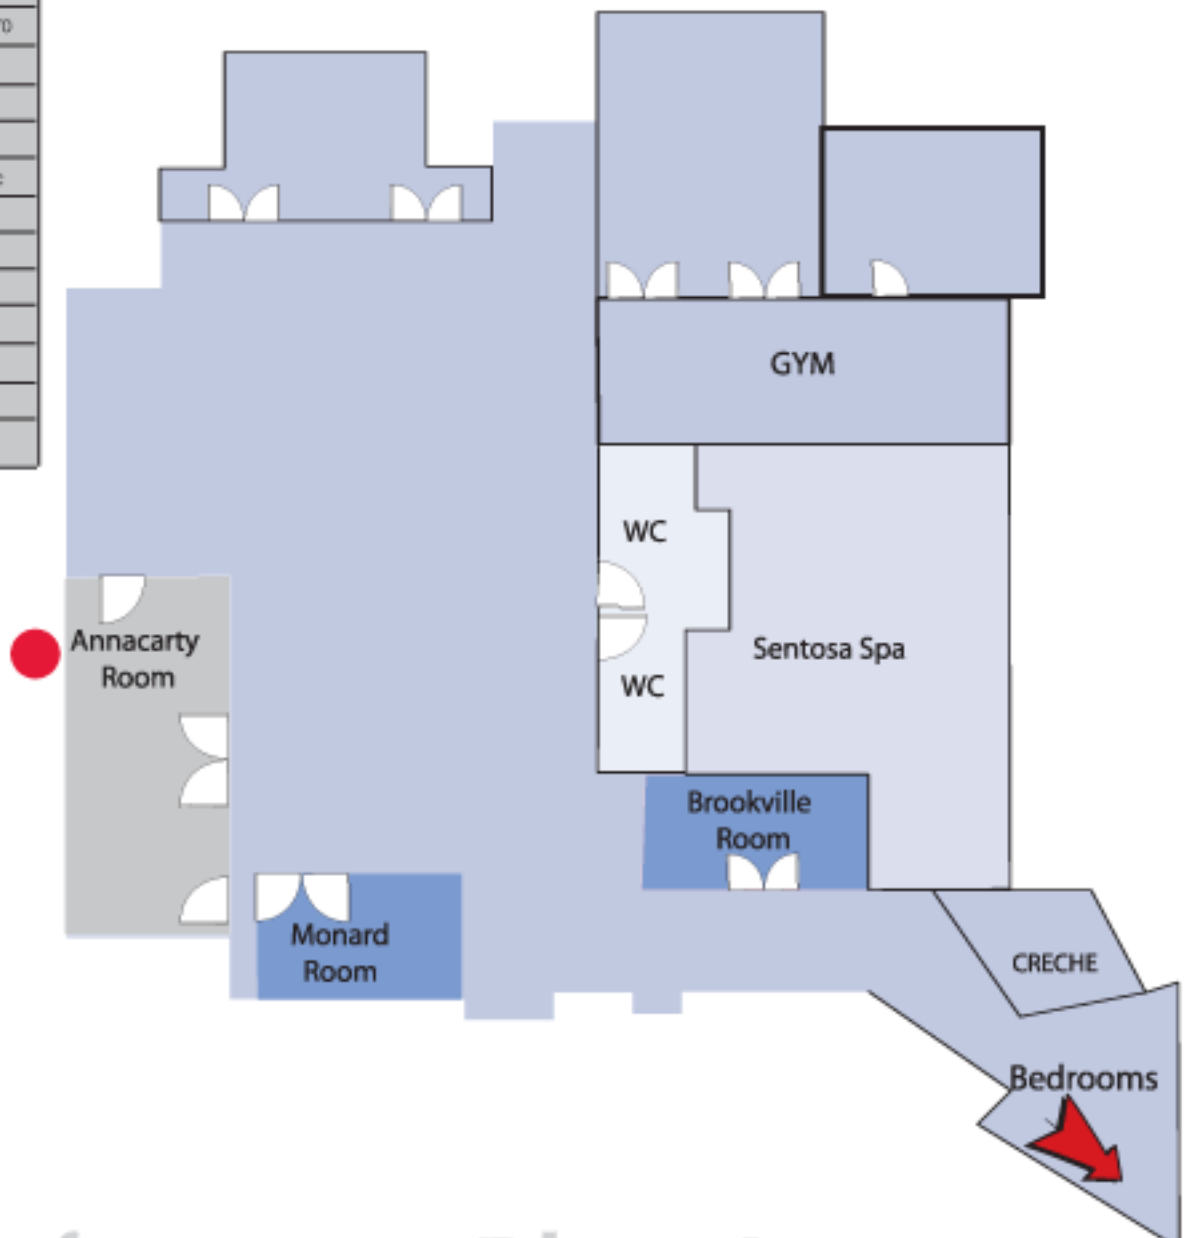

Annacarty Room

Meeting and Function Room Dimension Chart

	Annacarty Room
Theatre Style	85
Boardroom	40
U-Shape	30
Classroom	50
Dinner Dance	N.A
Cocktail Reception	N.A
Length (m)	14.0
Width (m)	6.05
Height (m)	2.48/2.70
Sq Meters	84.70
Bar	
LCD Projector/Plasma	LCD
Screen	Electric
Air Conditioning	Yes
Direct Dial Telephone	Yes
Wi-Fi	Yes
Natural Light	Yes
PA System	No
3 Phase Power	No
Floor	First

Conference Plan Layout